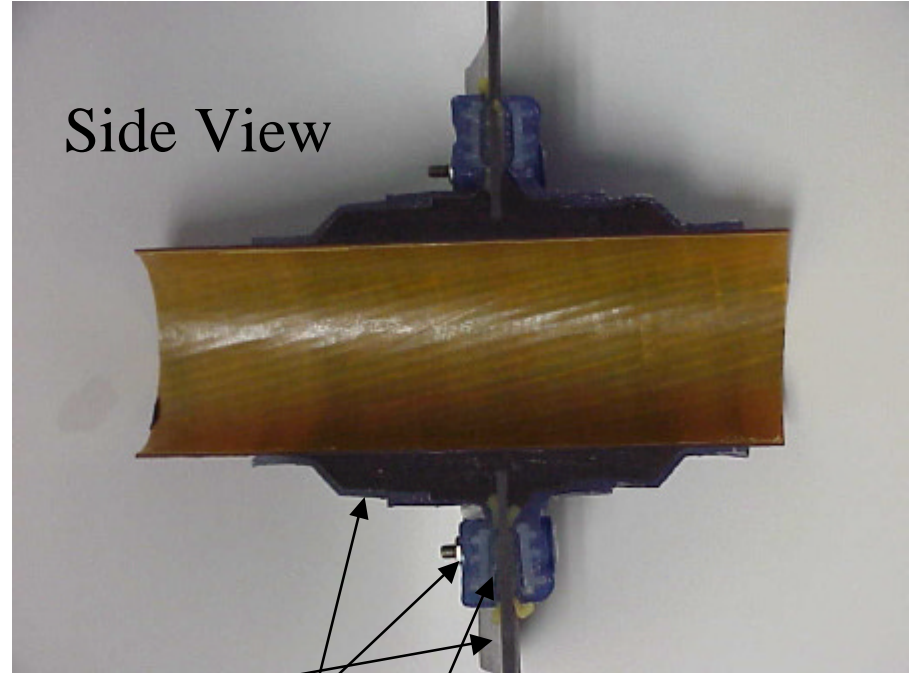

Blueline Pellathane Penetration Boot

Front View

Side View

Sump Wall

Penetration Fitting

ASTC - 4036 Filler

ASTC - 801 Bonder