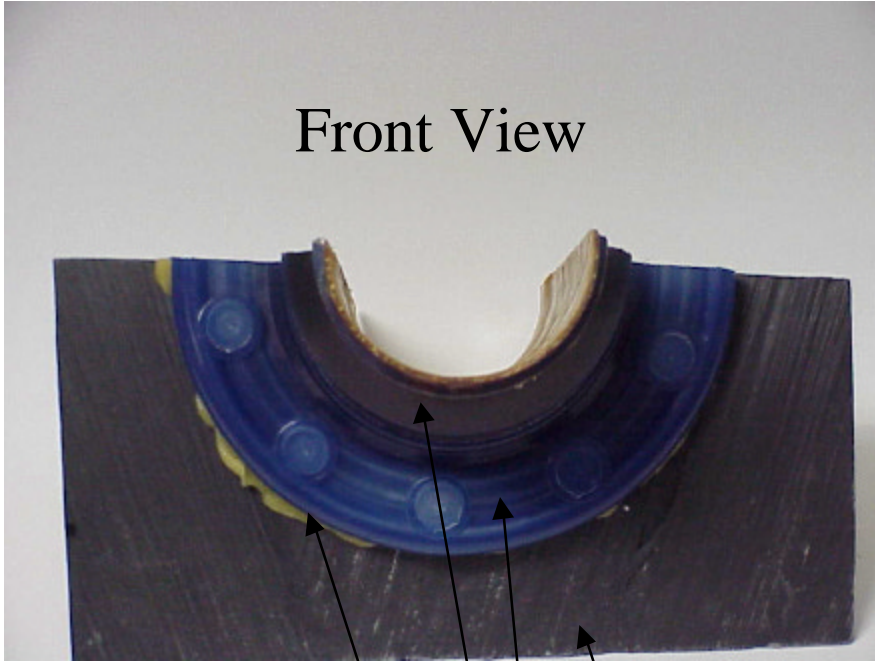

Blueline Pellathane Penetration Boot

Front View

Side View

Sump Wall

Penetration Fitting

ASTC - 4036 Filler

ASTC - 801 Bonder