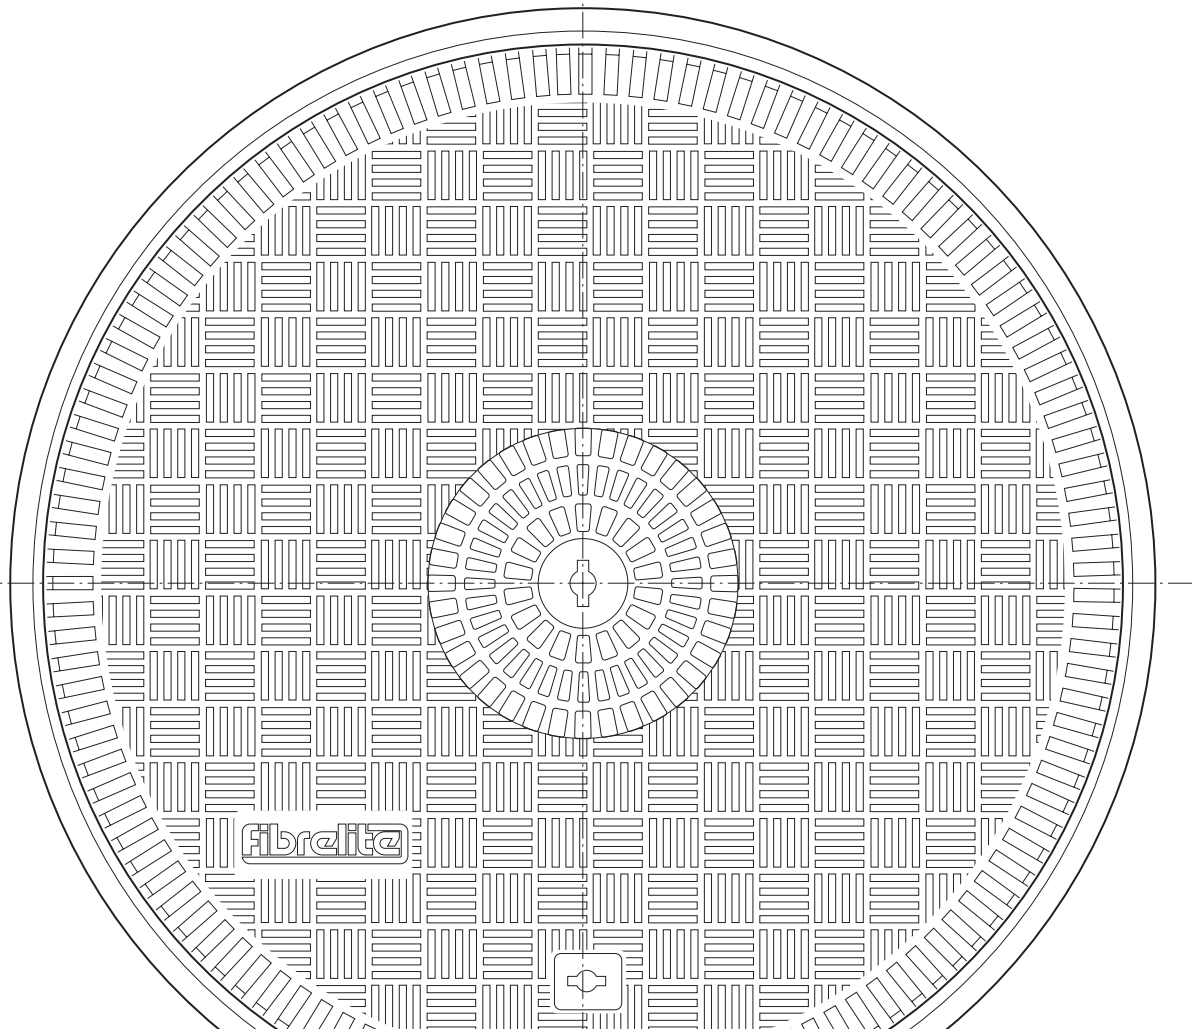

standard plus[®]

Notes:	Category: COVERS	 FIBRELITE	
	Product Description: Centre Access Cover in FL90 flat sealed cover, aperture 225mm.		
For reference puposes only. This drawing is not a specification.	Drawing No.: 1		Product Code: FL99
Date: February 2005	Revisions:		

Centre Access Cover
 Available Colour Coded

FL90 Centre Access Cover

FL90 Frame

Notes:	Category: COVERS		 FIBRELITE
	Product Description: Centre Access Cover in FL90 flat sealed cover, aperture 225mm.		
For reference puposes only. This drawing is not a specification.	Drawing No.: 2	Product Code: FL99	
	Date: February 2005	Revisions:	

Notes:	Category: COVERS		 FIBRELITE
	Product Description: Centre Access Cover in FL90 flat sealed cover, aperture 225mm.		
For reference puposes only. This drawing is not a specification.	Drawing No.: 3	Product Code: FL99	
	Date: February 2005	Revisions:	