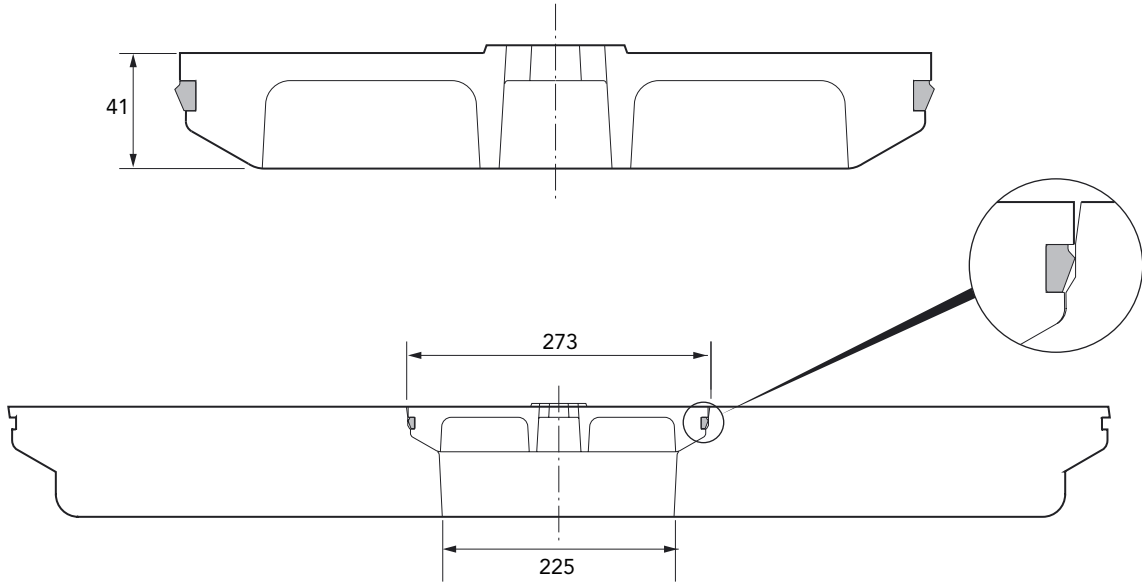

standard plus[®]

Notes:	Category: COVERS	 FIBRELITE	
	Product Description: Centre Access Cover in FL90 flat sealed cover, aperture 225mm.		
For reference puposes only. This drawing is not a specification.	Drawing No.: 1		Product Code: FL99
Date: February 2005	Revisions:		

Centre Access Cover
 Available Colour Coded

FL90 Centre Access Cover

FL90 Frame

Notes:	Category: COVERS		 FIBRELITE
	Product Description: Centre Access Cover in FL90 flat sealed cover, aperture 225mm.		
For reference puposes only. This drawing is not a specification.	Drawing No.: 2	Product Code: FL99	
	Date: February 2005	Revisions:	

Notes:	Category: COVERS		 FIBRELITE
	Product Description: Centre Access Cover in FL90 flat sealed cover, aperture 225mm.		
For reference puposes only. This drawing is not a specification.	Drawing No.: 3	Product Code: FL99	
	Date: February 2005	Revisions:	