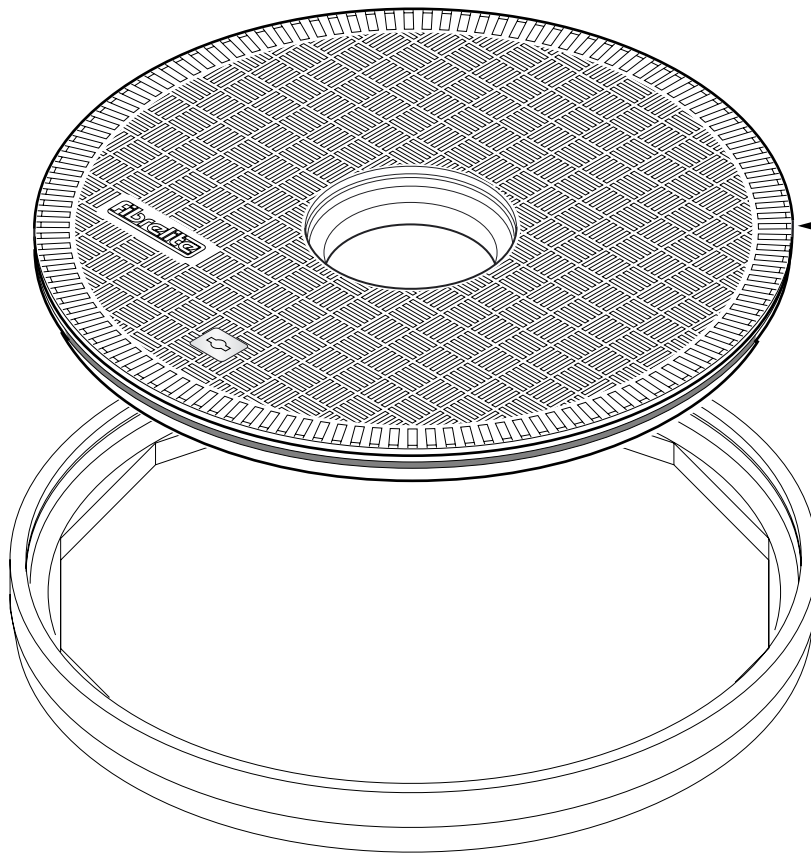

standard plus[®]

Notes:	Category: COVERS	 FIBRELITE	
	Product Description: Centre Access Cover in FL90 flat sealed cover, aperture 225mm.		
For reference puposes only. This drawing is not a specification.	Drawing No.: 1		Product Code: FL99
Date: February 2005	Revisions:		

Centre Access Cover
 Available Colour Coded

FL90 Centre Access Cover

FL90 Frame

Notes:	Category: COVERS		 FIBRELITE
	Product Description: Centre Access Cover in FL90 flat sealed cover, aperture 225mm.		
For reference puposes only. This drawing is not a specification.	Drawing No.: 2	Product Code: FL99	
	Date: February 2005	Revisions:	

Notes:	Category: COVERS		 FIBRELITE
	Product Description: Centre Access Cover in FL90 flat sealed cover, aperture 225mm.		
For reference puposes only. This drawing is not a specification.	Drawing No.: 3	Product Code: FL99	
	Date: February 2005	Revisions:	