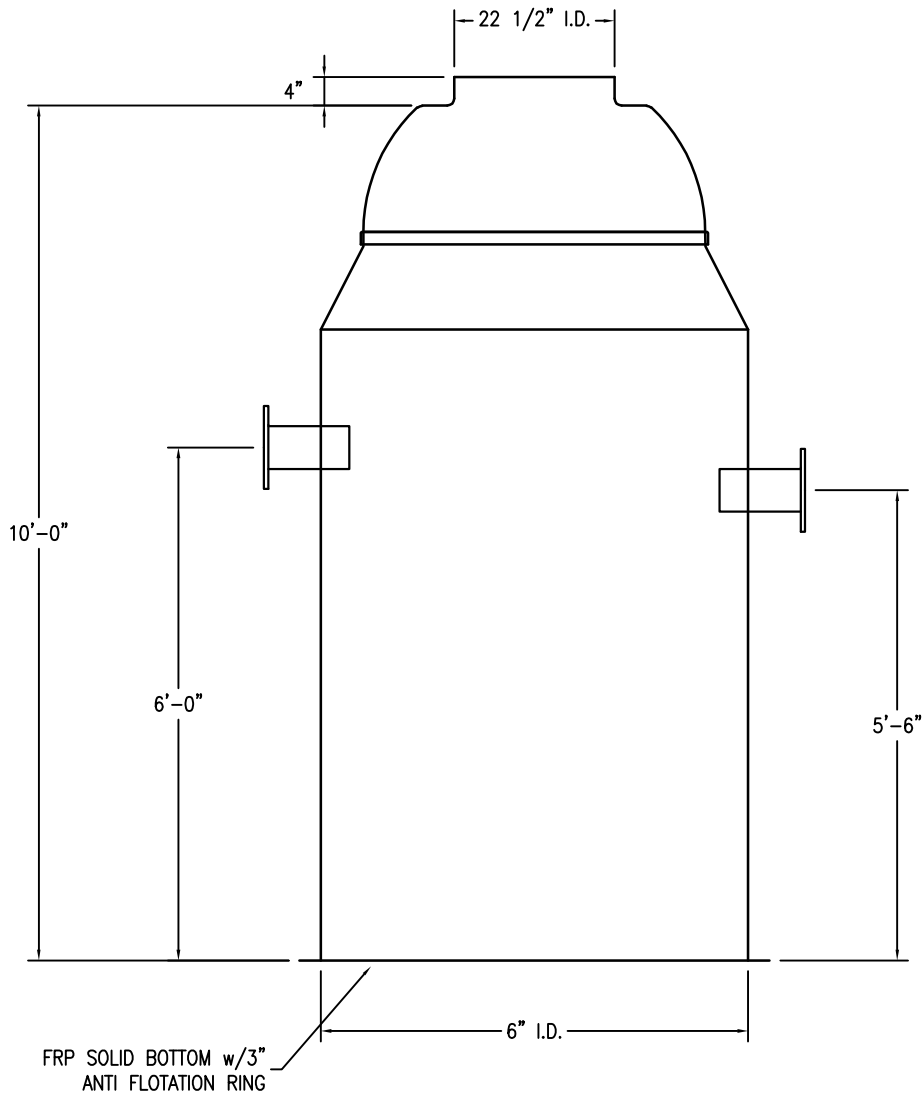

STANDARD 60" DROP OUT BOX

RYCO CAR WASH SYSTEMS

60" DROP OUT BOX

DATE: 10/17/05

DRAWN BY: K.A.SOEDER

REV #:

REV DATE:

REV BY:

DWG NUMBER: 60-10DOB