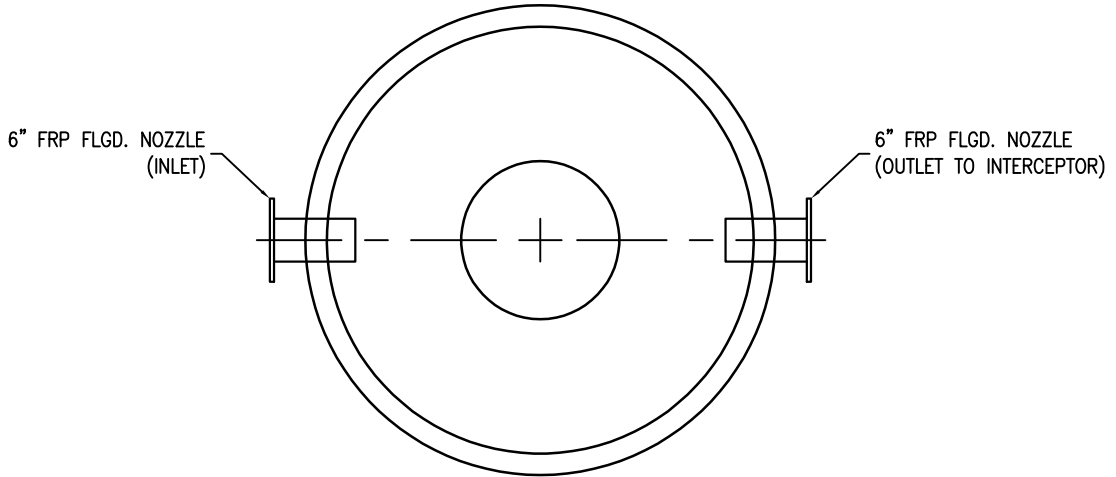

STANDARD 60" DROP OUT BOX

RYCO CAR WASH SYSTEMS

60" DROP OUT BOX

DATE: 10/17/05

DRAWN BY: K.A.SOEDER

REV #:

REV DATE:

REV BY:

DWG NUMBER: 60-10DOB